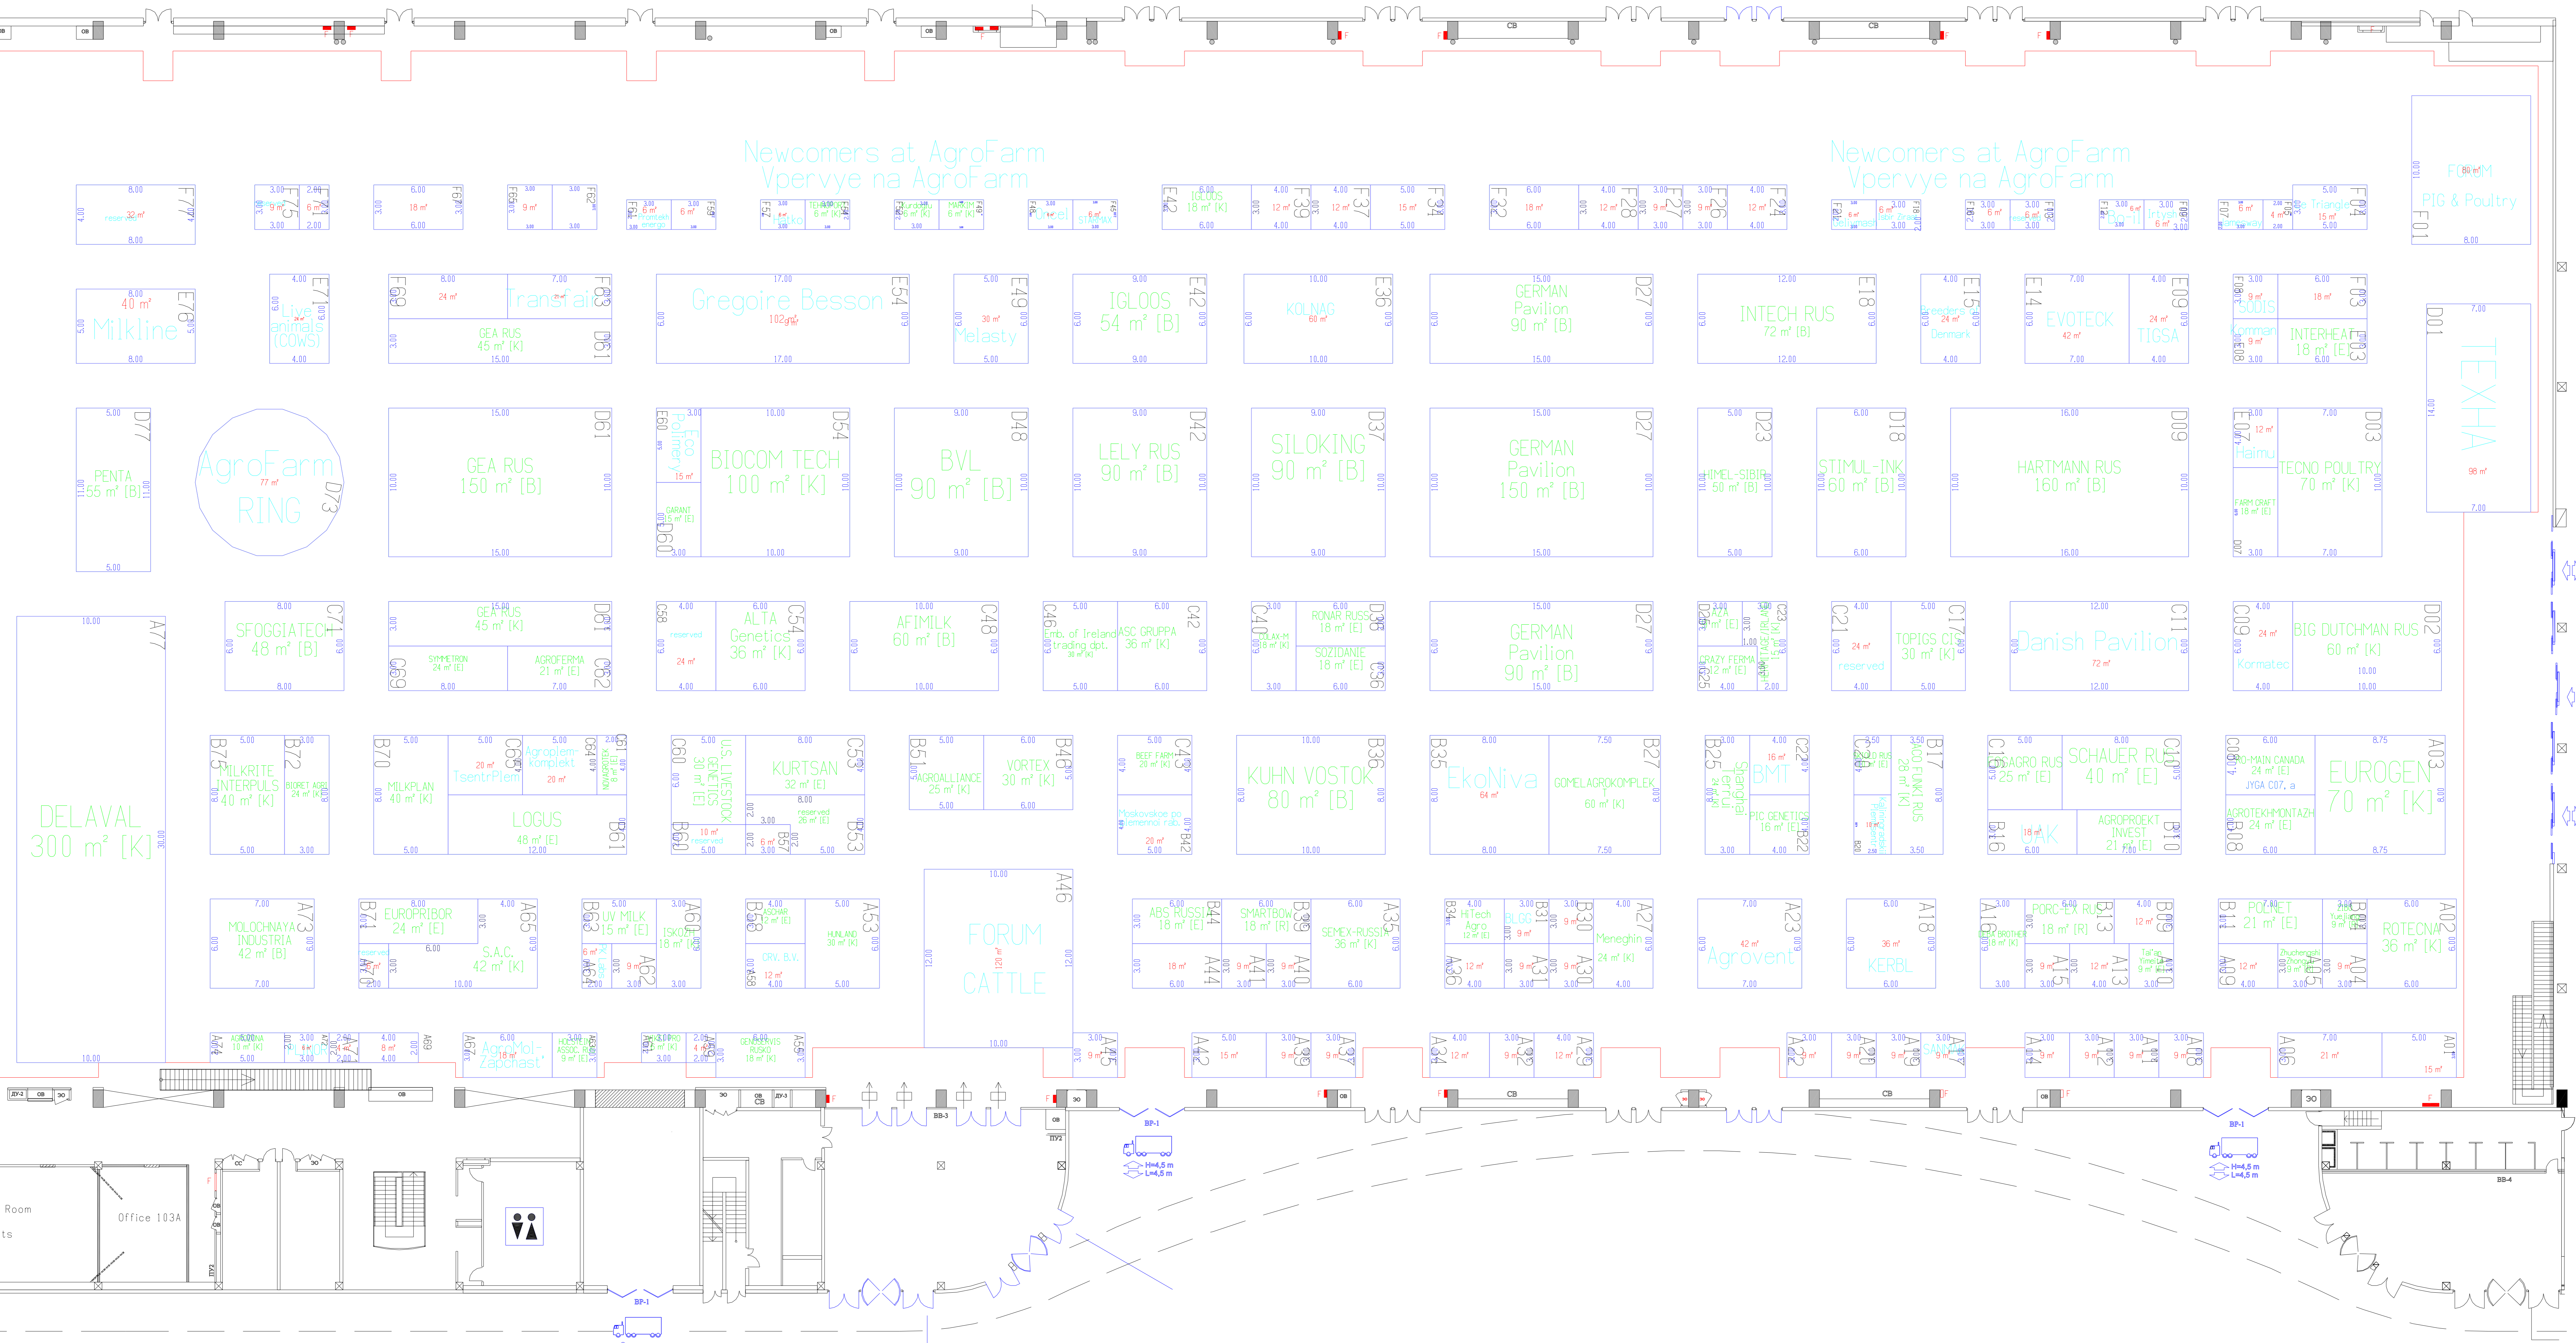

AGROFARM 2017 7 - 9 February HALL 75A

Newcomers at AgroFarm
Vpervye na AgroFarm

Newcomers at AgroFarm
Vpervye na AgroFarm

ENTER

ENTER

Max. floor loading 10t/m²
Max. building height 7,5m